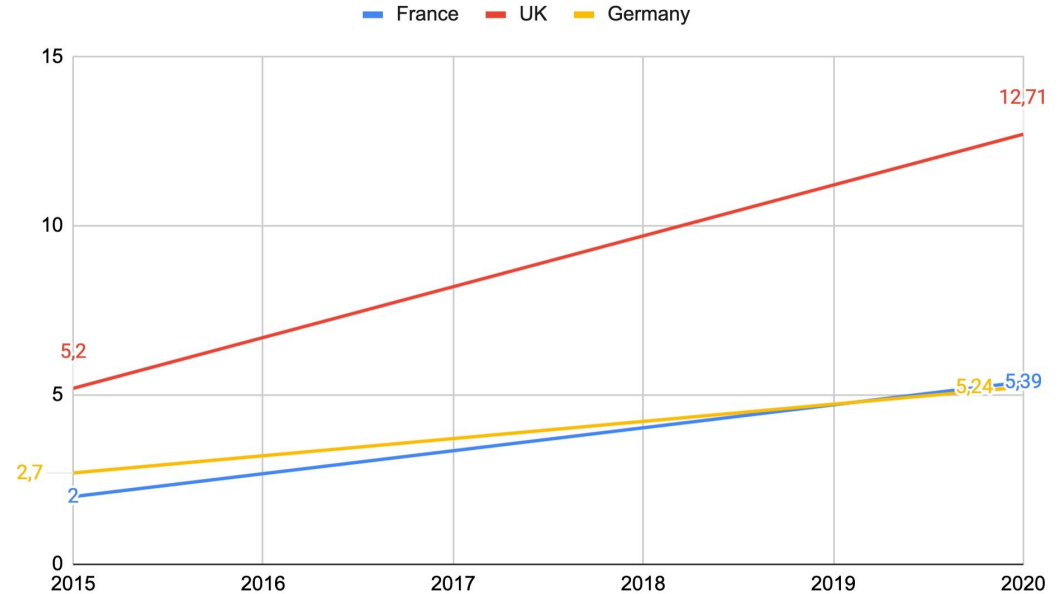

Scaleup

Companies less than 20 years old in hypergrowth having already 12 employees, and 500 K€ of turnover per year or having raised at least 1M€ of cumulated fund raising since its creation.

+20 000
Startups & scaleups in France

Startup CEOs involved in communities
or capitals

48

International
Communities

|| Strong values, big challenges

Tech for Good

DeepTech

Hypergrowth

Investments in Europe - Top 3

Value

Volume

Comparatif des investissements en Europe en 2020

En milliards d'euros

En nombre d'opérations

Investment in France - Focus on transactions

Value

**Les montants levés
par les start-up en France...**
En milliards d'euros